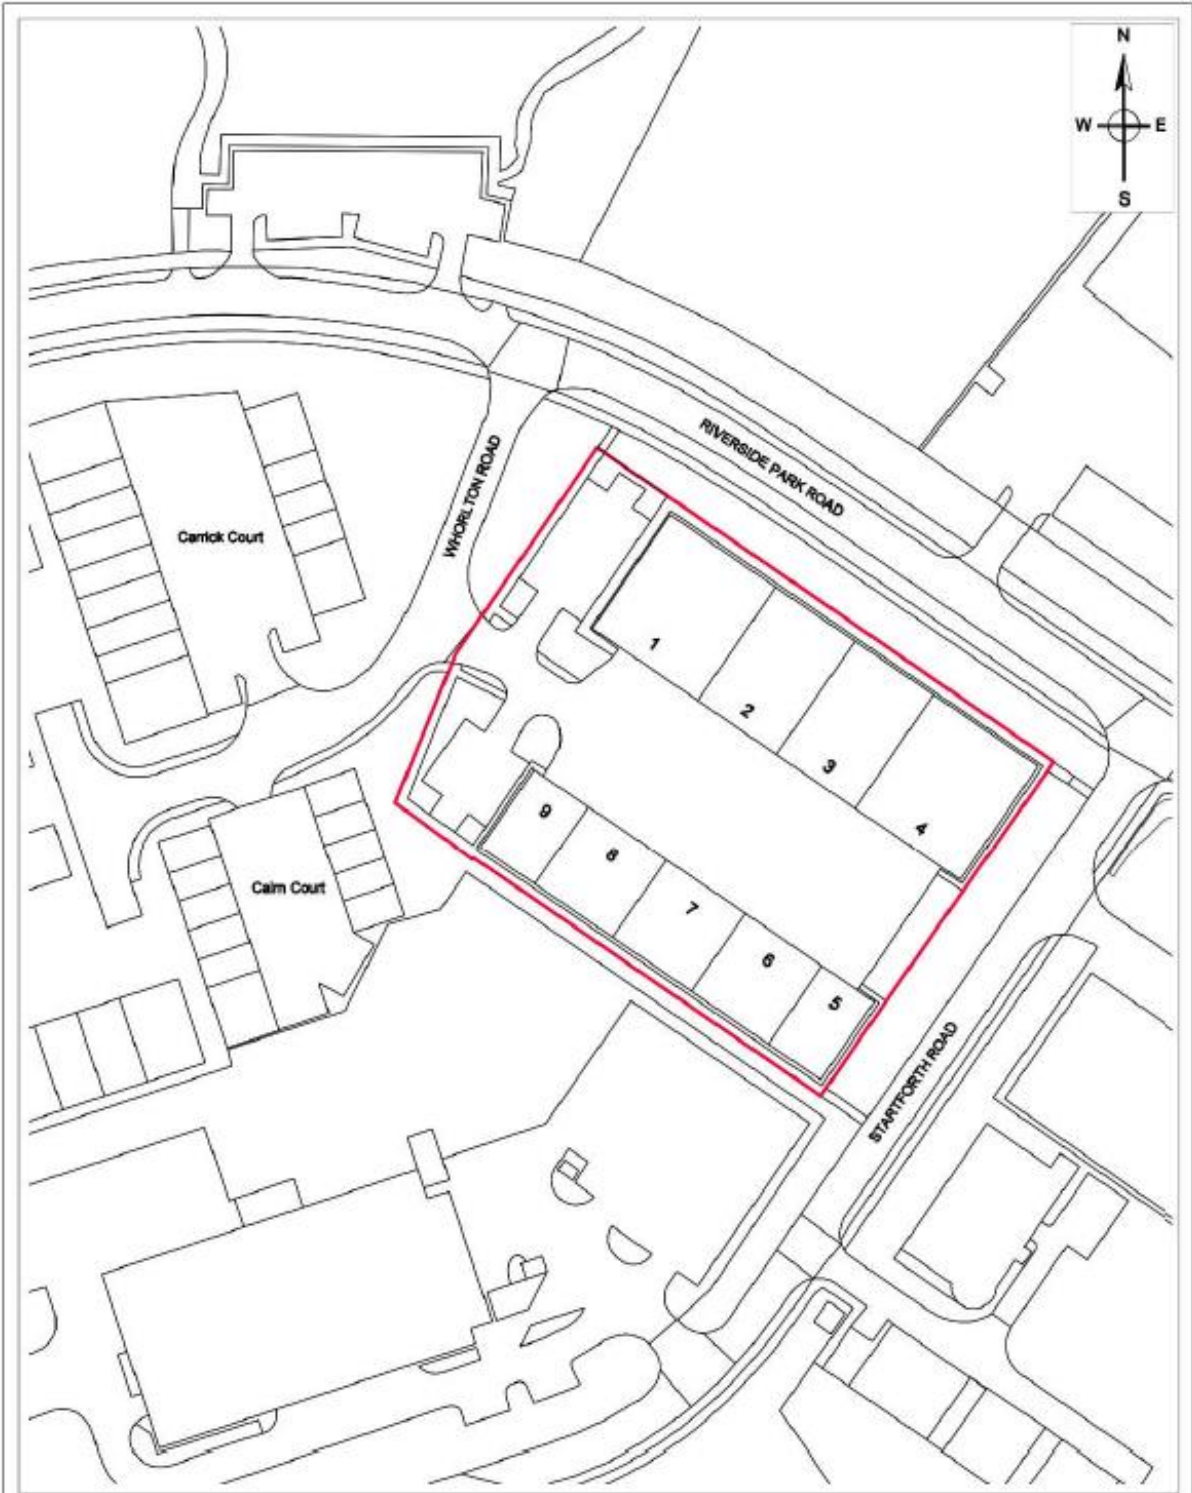

Site Plan

TIM WAKE VALUATION & ESTATES

WHORLTON ROAD IND. ESTATE
RIVERSIDE PARK
MIDDLESBROUGH

Scale:	1:1250
Date:	11th NOVEMBER 15
Drawn:	JMS
Org No:	VAL 5687